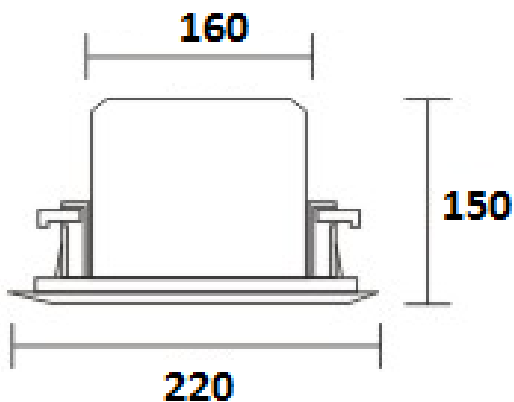

Dimensions: 220x150x160mm

Description:

- Extreme wide vertical and horizontal sound dispersion angle
- Ideal for human voice announcement and background music
- ABS enclosure and grille
- Wall mount bracket is supplied

Summary

Speaker Output	Up to 15 Watts
Temperature	0 to 60 C
Port	10/100 Mb
Protocol	SIP, Multicast
Power	Power Adapter

Codec	G711, G729, G723
Dimensions	220x150x160 mm
Weight	1.1 kg
Warranty	2 years hardware
Color	White, Gray, Brown, Black